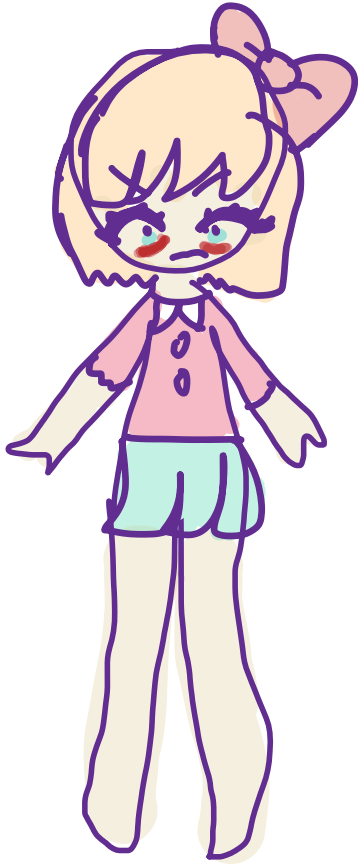

cry's bc Ariellea died to her crush

Eriiona  
sister: Ariellea

pu design  
bc i dk  
if i do

- Eihe?  
- She has  
no mouth

← Aniclear  
now

ART!

(A Hra  
me l noj2)